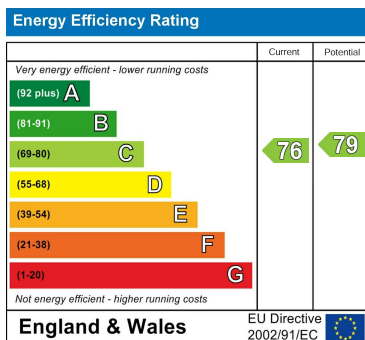

Council Tax Band

C

Energy Performance Graph

Call us on

0208 175 3999

info@moovinhome.co.uk

moovinhome.co.uk

Agents Note: Whilst every care has been taken to prepare these particulars, they are for guidance purposes only. All measurements are approximate and are for general guidance purposes only and whilst every care has been taken to ensure their accuracy, they should not be relied upon and potential buyers are advised to recheck the measurements.

moovinhome.co.uk